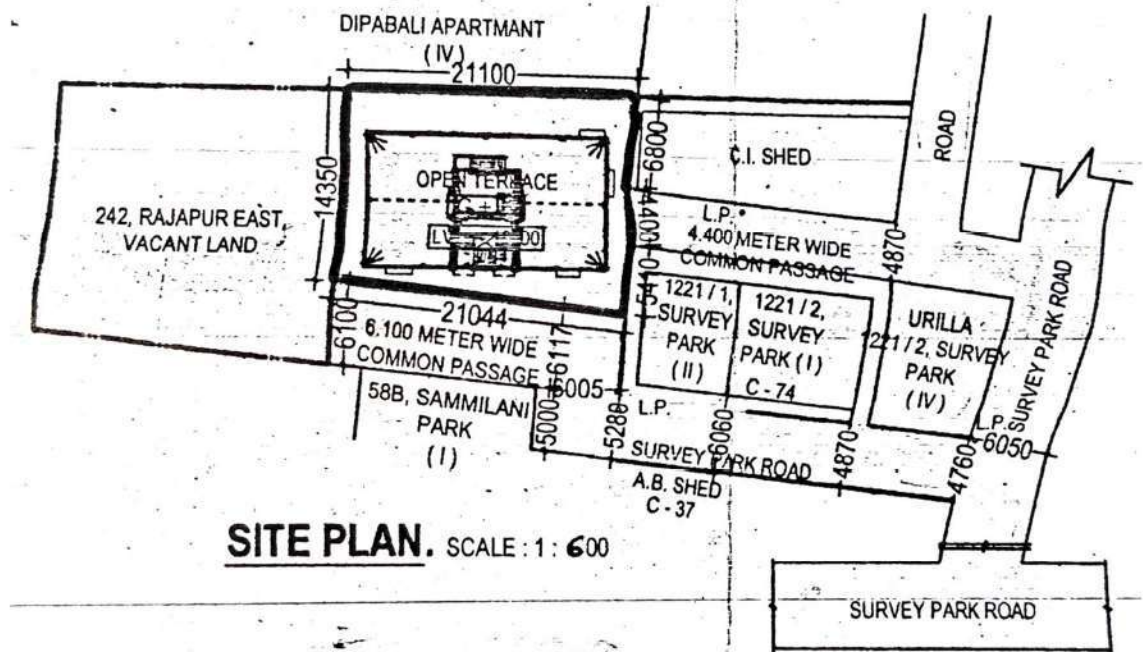

Premises No. 242/1, Rajapur East, Ward No. 103 now 109 under KMC, Post Office – Santoshpur, Police Station - Purba Jadabpur now Survey Park, District – South 24 Parganas, Kolkata- 700075

LAT: 22°29'13.7"N
LONG: 88°23'27.7"E